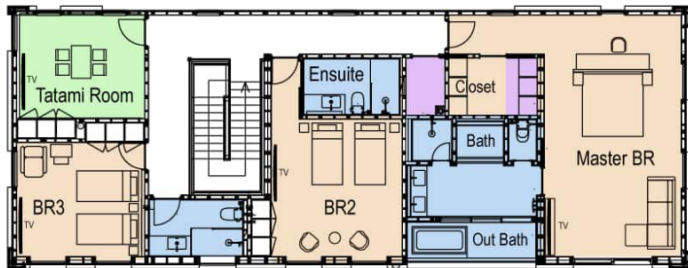

# Double Haven NISEKO

2nd Floor  
170.57 m<sup>2</sup>

1st Floor  
234.52 m<sup>2</sup>