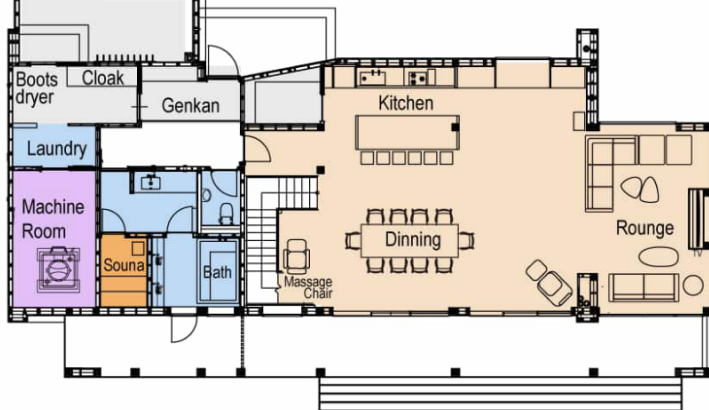

# Double Haven NISEKO

2nd Floor  
170.57 m<sup>2</sup>

1st Floor  
234.52 m<sup>2</sup>